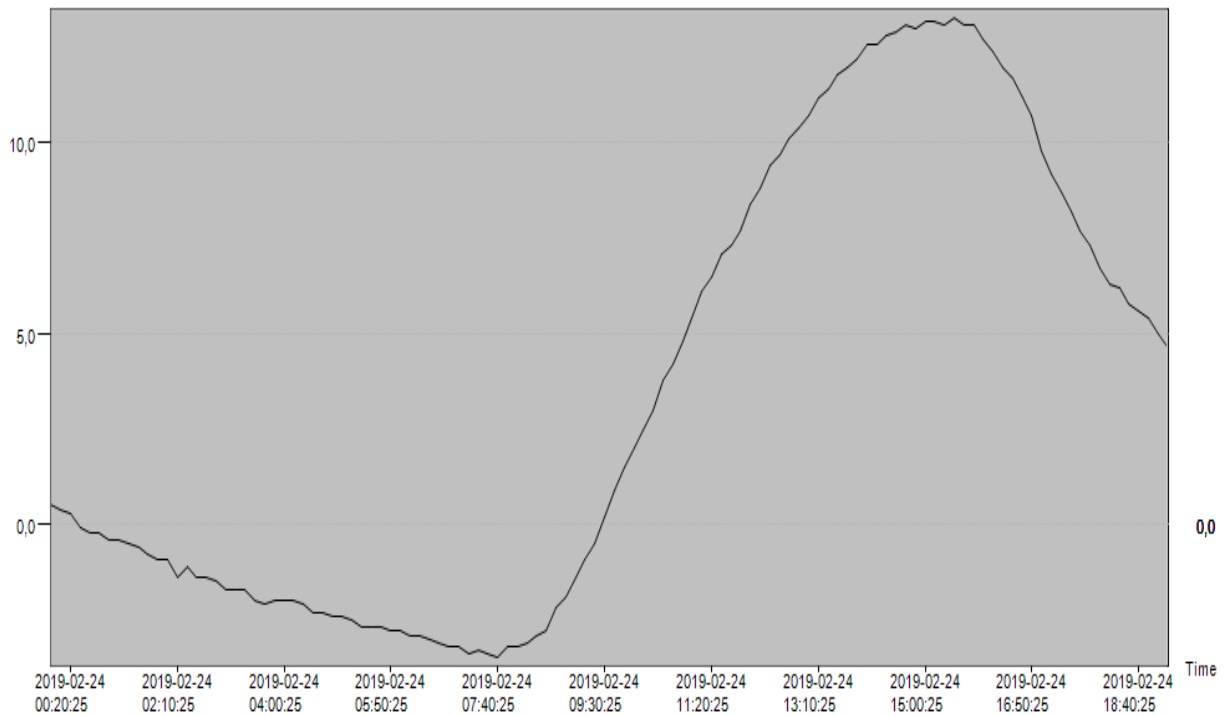

File created on:2019-02-24 19:16:30

Data Report

Device Info

Model: RC-5	Log Interval:0:10:0	Timing Start at: 2019-02-24 00:00:25
to: 32000	Press Button : Disable	Temperature Unit:°C
Storage Mode: --	Alarm Tone: --	
Tone settings: --	Interval Shortened: --	

Trip Description

S/N: EFE187106054
Trip Description: Station météorologique deThiéfosse
Département 88 Vosges
Altitude 433 mètres

Alarm Settings

H1: 60,0°C
Ideal Zone:
L1: -30,0°C

Alarm Status

Normal
Normal

Summary

Data Points: 116	Start Time: 2019-02-24 00:00:25	Stop Time: 2019-02-24 19:10:25
Max(Temperature): 13,3°C	Min(Temperature): -3,5°C	Avg(Temperature): 3,5°C
Initial Alarm(Temperature): N/A	Mean Kinetic Temperature (MKT): 5,7°C	Elapsed Time: 0D 19H 20M 0S
Max(Humidity): --	Min(Humidity): --	Avg(Humidity): --
Initial Alarm(Humidity): --		

Temperature°C ■ High Limit ■ Low Limit ■ Fault ■■