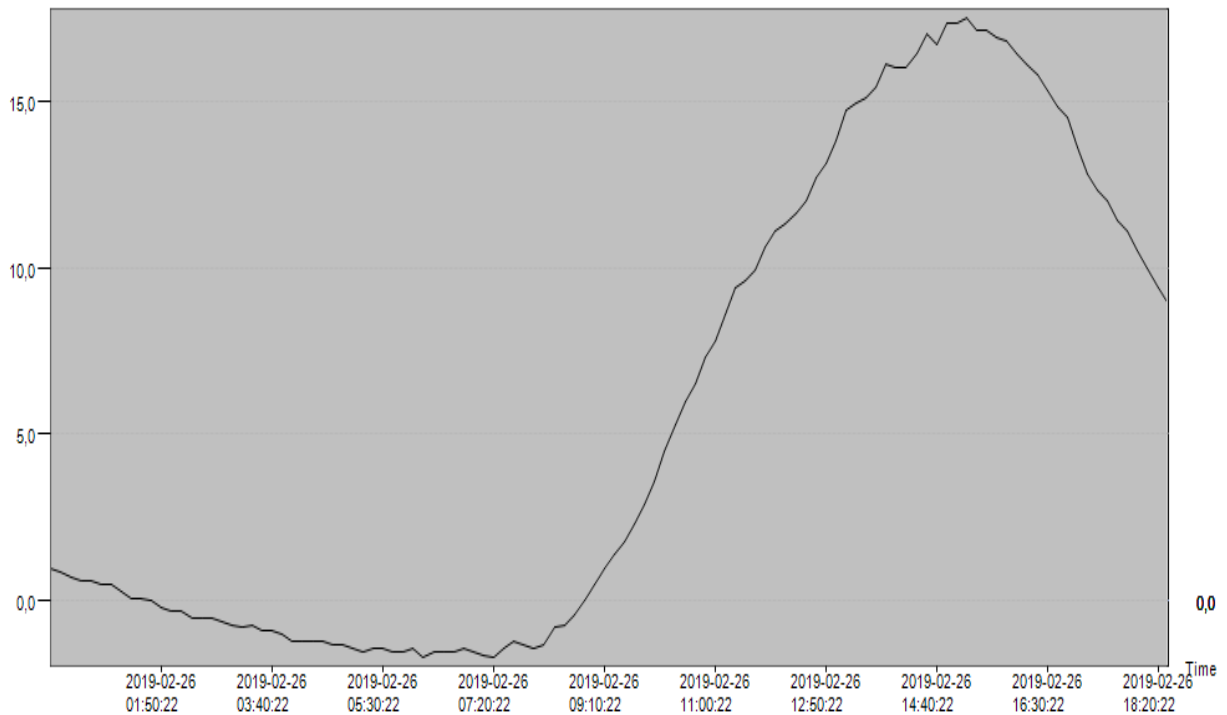

File created on:2019-02-26 18:34:20

Data Report

Device Info

Model: RC-5	Log Interval:0:10:0	Timing Start at: 2019-02-26 00:00:22
to: 32000	Press Button : Disable	Temperature Unit:°C
Storage Mode: --	Alarm Tone: --	
Tone settings: --	Interval Shortened: --	

Trip Description

S/N: EFE187106054
Trip Description: Station météorologique deThiéfosse
Département 88 Vosges
Altitude 433 mètres

Alarm Settings

H1: 60,0°C
Ideal Zone:
L1: -30,0°C

Alarm Status

Normal
Normal

Summary

Data Points: 112	Start Time: 2019-02-26 00:00:22	Stop Time: 2019-02-26 18:30:22
Max(Temperature): 17,5°C	Min(Temperature): -1,7°C	Avg(Temperature): 5,6°C
Initial Alarm(Temperature): N/A	Mean Kinetic Temperature (MKT): 8,6°C	Elapsed Time: 0D 18H 40M 0S
Max(Humidity): --	Min(Humidity): --	Avg(Humidity): --
Initial Alarm(Humidity): --		

Temperature°C ■ High Limit ■ Low Limit ■ Fault ■