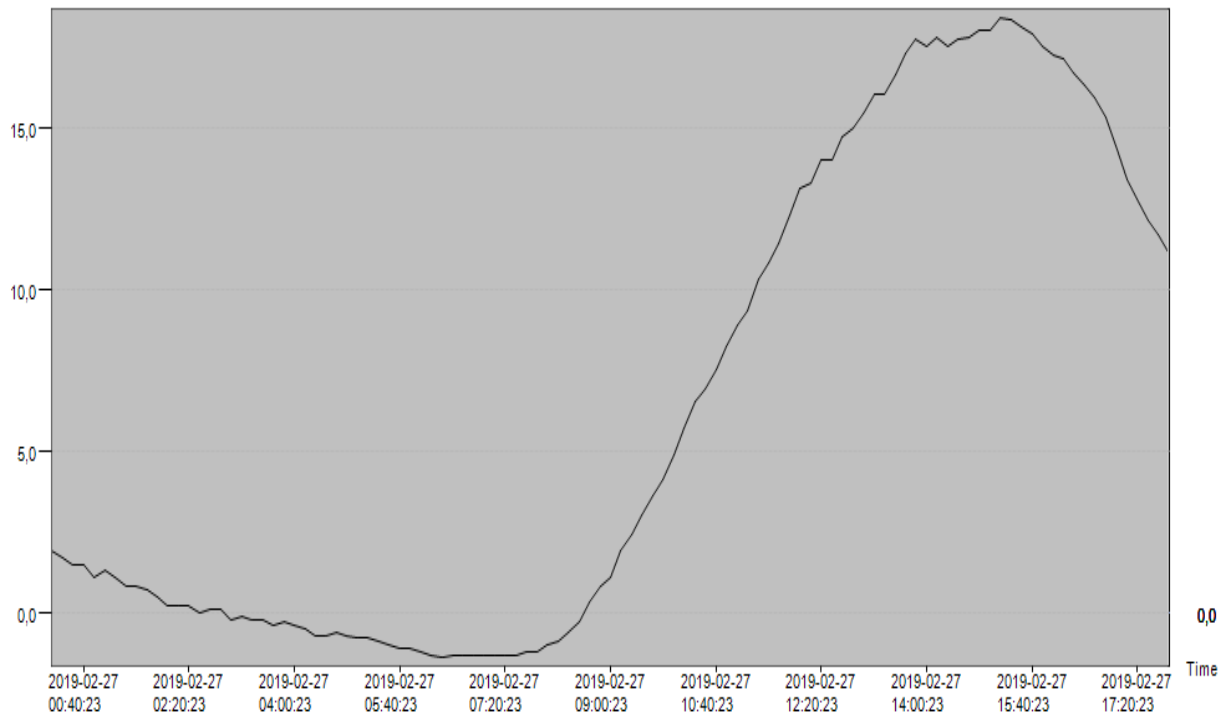

File created on:2019-02-27 17:56:52

Data Report

Device Info

Model: RC-5	Log Interval:0:10:0	Timing Start at: 2019-02-27 00:10:23
to: 32000	Press Button : Disable	Temperature Unit:°C
Storage Mode: --	Alarm Tone: --	
Tone settings: --	Interval Shortened: --	

Trip Description

S/N: EFE187106054
Trip Description: Station météorologique deThiéfosse
Département 88 Vosges
Altitude 433 mètres

Alarm Settings

H1: 60,0°C
Ideal Zone:
L1: -30,0°C

Alarm Status

Normal
Normal

Summary

Data Points: 107	Start Time: 2019-02-27 00:10:23	Stop Time: 2019-02-27 17:50:23
Max(Temperature): 18,4°C	Min(Temperature): -1,4°C	Avg(Temperature): 6,3°C
Initial Alarm(Temperature): N/A	Mean Kinetic Temperature (MKT): 9,7°C	Elapsed Time: 0D 17H 50M 0S
Max(Humidity): --	Min(Humidity): --	Avg(Humidity): --
Initial Alarm(Humidity): --		

Temperature°C ■ High Limit ■ Low Limit ■ Fault ■■