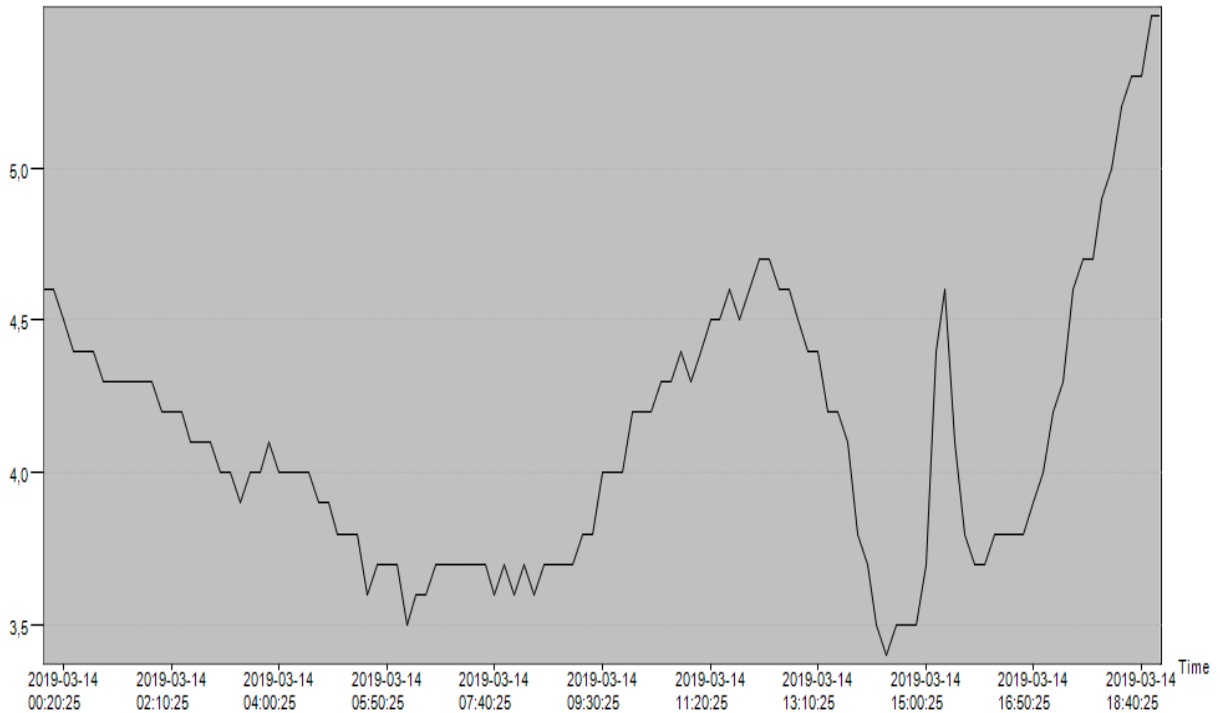

File created on:2019-03-14 19:06:52

Data Report

Device Info

Model: RC-5	Log Interval:0:10:0	Timing Start at: 2019-03-14 00:00:25
to: 32000	Press Button : Disable	Temperature Unit:°C
Storage Mode: --	Alarm Tone: --	
Tone settings: --	Interval Shortened: --	

Trip Description

S/N: EFE187106054
Trip Description: Station météorologique deThiéfosse
Département 88 Vosges
Altitude 433 mètres

Alarm Settings

H1: 60,0°C
Ideal Zone:
L1: -30,0°C

Alarm Status

Normal
Normal

Summary

Data Points: 115	Start Time: 2019-03-14 00:00:25	Stop Time: 2019-03-14 19:00:25
Max(Temperature): 5,5°C	Min(Temperature): 3,4°C	Avg(Temperature): 4,1°C
Initial Alarm(Temperature): N/A	Mean Kinetic Temperature (MKT): 4,1°C	Elapsed Time: 0D 19H 10M 0S
Max(Humidity): --	Min(Humidity): --	Avg(Humidity): --
Initial Alarm(Humidity): --		

Temperature°C ■ High Limit ■ Low Limit ■ Fault ■■