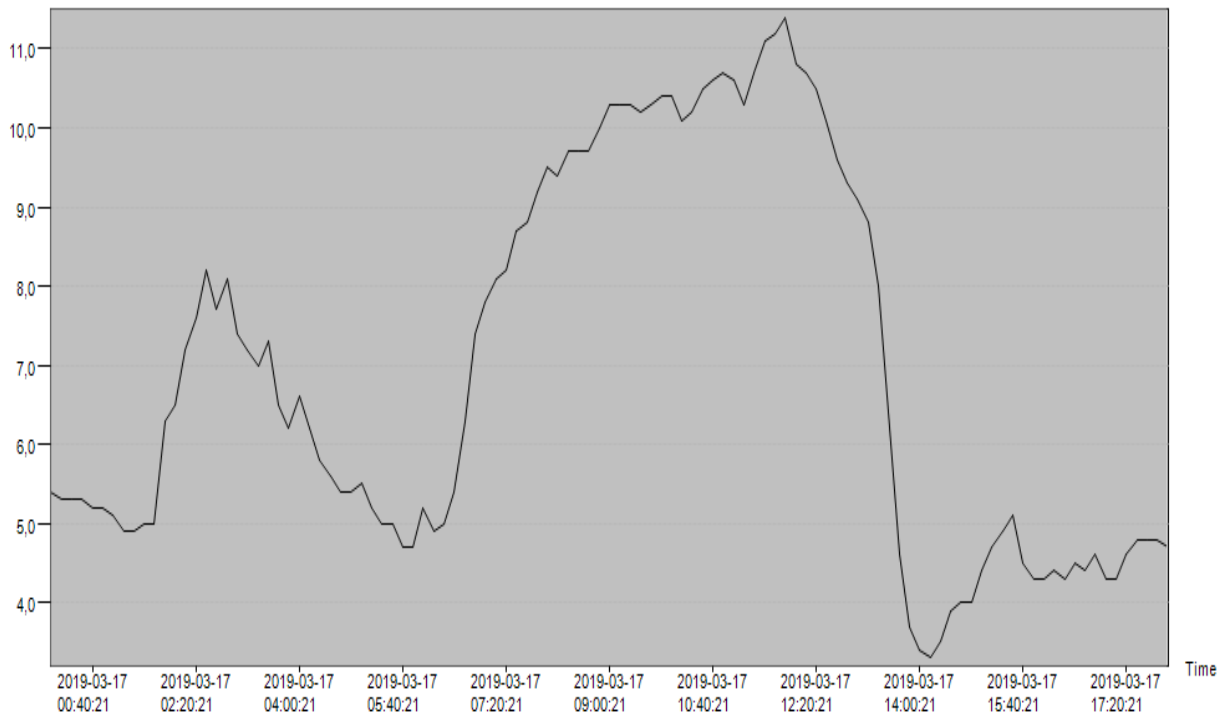

File created on:2019-03-17 18:02:15

Data Report

Device Info

Model: RC-5	Log Interval:0:10:0	Timing Start at: 2019-03-17 00:00:21
to: 32000	Press Button : Disable	Temperature Unit:°C
Storage Mode: --	Alarm Tone: --	
Tone settings: --	Interval Shortened: --	

Trip Description

S/N: EFE187106054
Trip Description: Station météorologique deThiéfosse
Département 88 Vosges
Altitude 433 mètres

Alarm Settings

H1: 60,0°C
Ideal Zone:
L1: -30,0°C

Alarm Status

Normal
Normal

Summary

Data Points: 109	Start Time: 2019-03-17 00:00:21	Stop Time: 2019-03-17 18:00:21
Max(Temperature): 11,4°C	Min(Temperature): 3,3°C	Avg(Temperature): 7,0°C
Initial Alarm(Temperature): N/A	Mean Kinetic Temperature (MKT): 7,3°C	Elapsed Time: 0D 18H 10M 0S
Max(Humidity): --	Min(Humidity): --	Avg(Humidity): --
Initial Alarm(Humidity): --		

Temperature°C ■ High Limit ■ Low Limit ■ Fault ■■