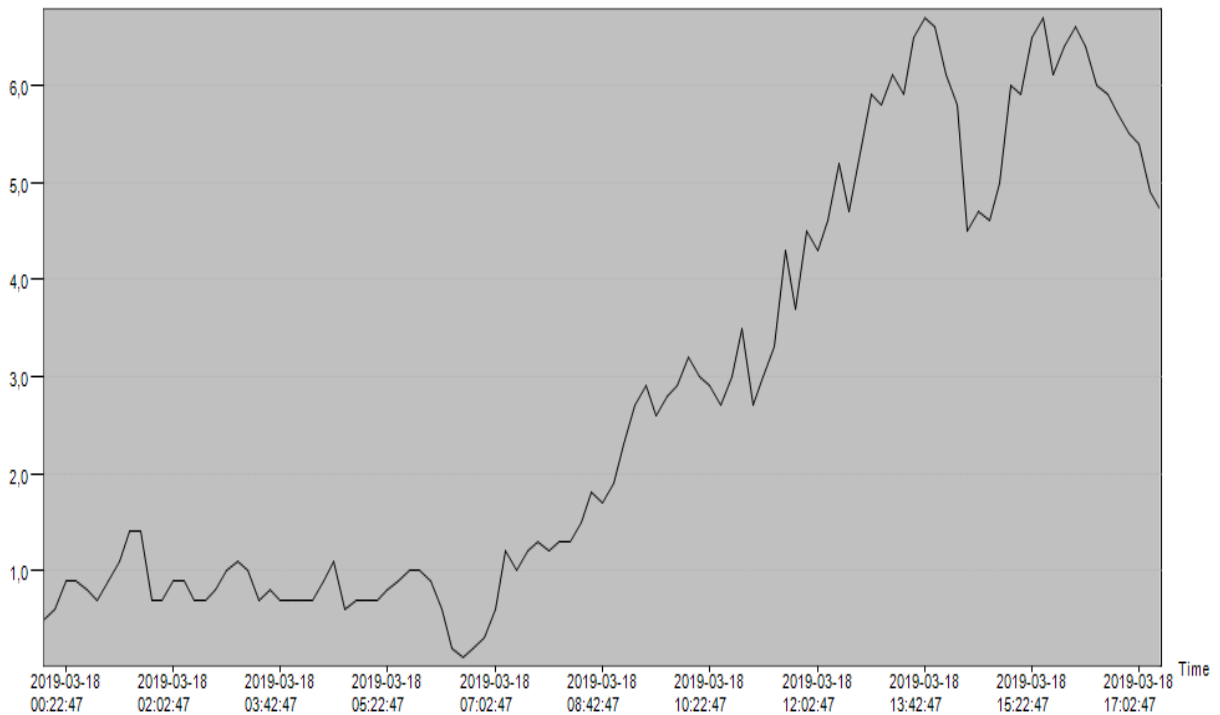

File created on:2019-03-18 17:25:25

Data Report

Device Info

Model: RC-5	Log Interval:0:10:0	Timing Start at: 2019-03-18 00:02:47
to: 32000	Press Button : Disable	Temperature Unit:°C
Storage Mode: --	Alarm Tone: --	
Tone settings: --	Interval Shortened: --	

Trip Description

S/N: EFE187106054
Trip Description: Station météorologique deThiéfosse
Département 88 Vosges
Altitude 433 mètres

Alarm Settings

H1: 60,0°C
Ideal Zone:
L1: -30,0°C

Alarm Status

Normal
Normal

Summary

Data Points: 105	Start Time: 2019-03-18 00:02:47	Stop Time: 2019-03-18 17:22:47
Max(Temperature): 6,7°C	Min(Temperature): 0,1°C	Avg(Temperature): 2,8°C
Initial Alarm(Temperature): N/A	Mean Kinetic Temperature (MKT): 3,1°C	Elapsed Time: 0D 17H 30M 0S
Max(Humidity): --	Min(Humidity): --	Avg(Humidity): --
Initial Alarm(Humidity): --		

Temperature°C ■ High Limit ■ Low Limit ■ Fault ■