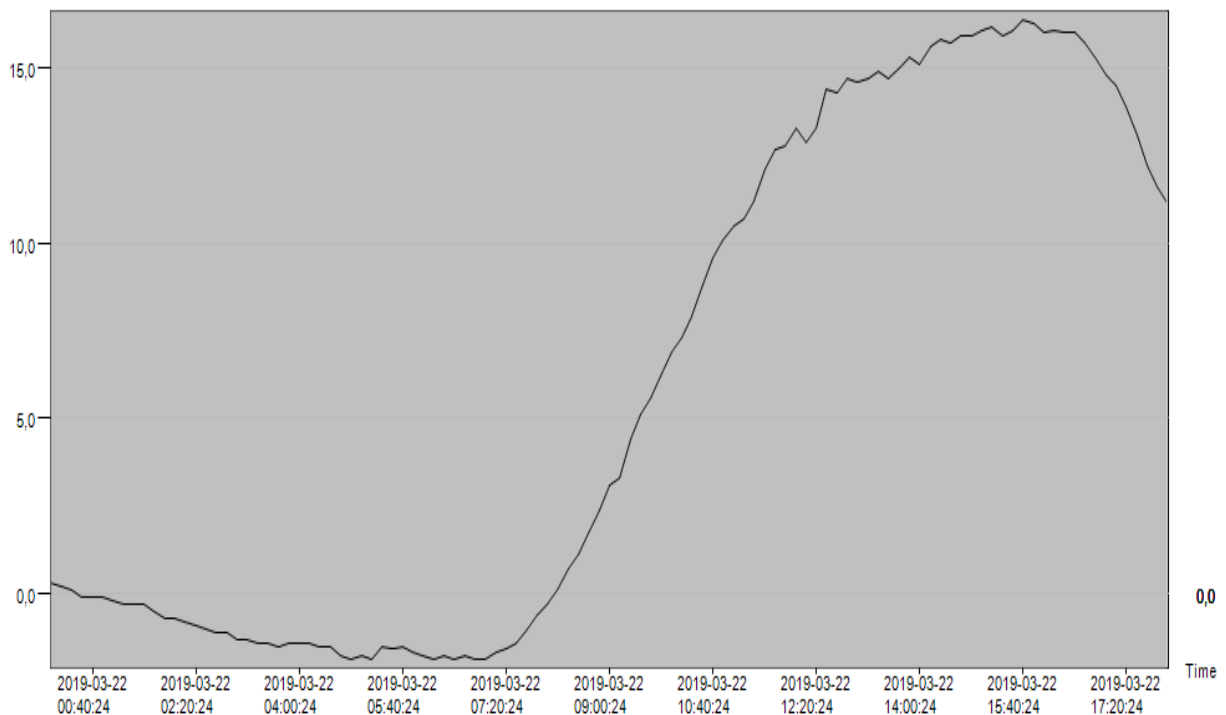

File created on:2019-03-22 18:04:24

Data Report

Device Info

Model: RC-5	Log Interval:0:10:0	Timing Start at: 2019-03-22 00:00:24
to: 32000	Press Button : Disable	Temperature Unit:°C
Storage Mode: --	Alarm Tone: --	
Tone settings: --	Interval Shortened: --	

Trip Description

S/N: EFE187106054
Trip Description: Station météorologique deThiéfosse
Département 88 Vosges
Altitude 433 mètres

Alarm Settings

H1: 60,0°C
Ideal Zone:
L1: -30,0°C

Alarm Status

Normal
Normal

Summary

Data Points: 109	Start Time: 2019-03-22 00:00:24	Stop Time: 2019-03-22 18:00:24
Max(Temperature): 16,4°C	Min(Temperature): -1,9°C	Avg(Temperature): 6,0°C
Initial Alarm(Temperature): N/A	Mean Kinetic Temperature (MKT): 9,0°C	Elapsed Time: 0D 18H 10M 0S
Max(Humidity): --	Min(Humidity): --	Avg(Humidity): --
Initial Alarm(Humidity): --		

Temperature°C ■ High Limit ■ Low Limit ■ Fault ■■