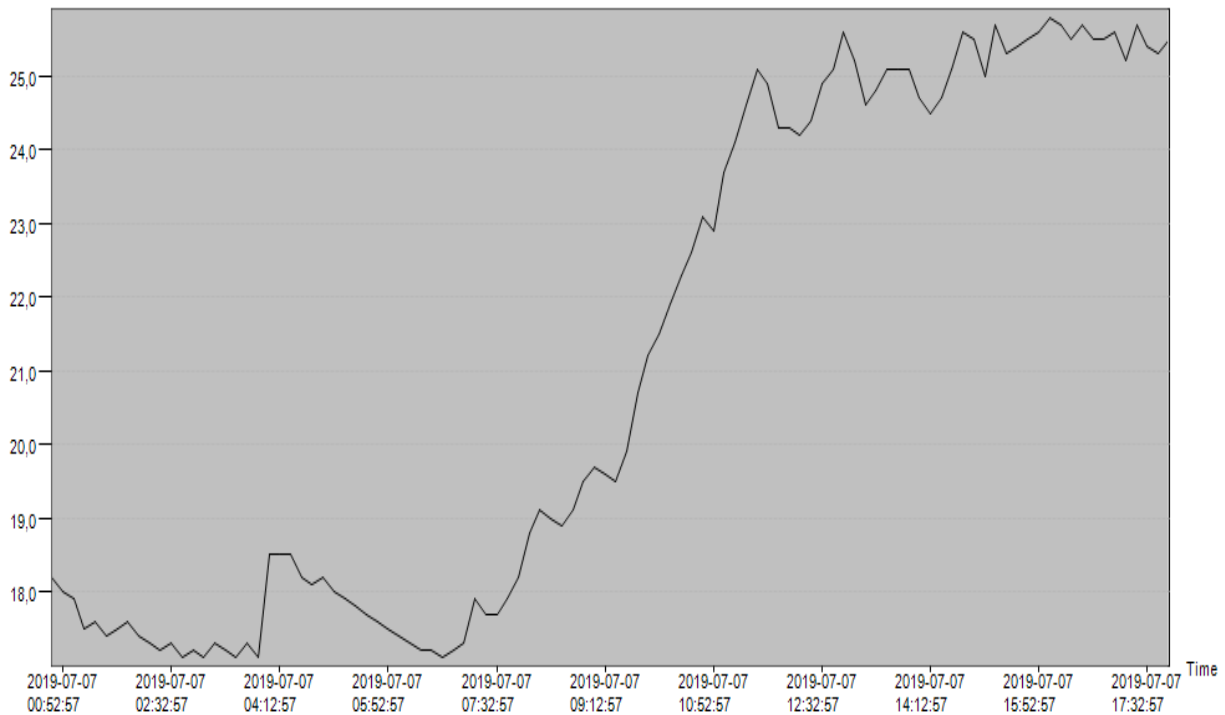

File created on:2019-07-07 18:02:06

Data Report

Device Info

Model: RC-5	Log Interval:0:10:0	Timing Start at: 2019-07-07 00:42:57
to: 32000	Press Button : Disable	Temperature Unit:°C
Storage Mode: --	Alarm Tone: --	
Tone settings: --	Interval Shortened: --	

Trip Description

S/N: EFE187106054
Trip Description: Station météorologique deThiéfosse
Département 88 Vosges
Altitude 433 mètres

Alarm Settings

H1: 60,0°C
Ideal Zone:
L1: -30,0°C

Alarm Status

Normal
Normal

Summary

Data Points: 104	Start Time: 2019-07-07 00:42:57	Stop Time: 2019-07-07 17:52:57
Max(Temperature): 25,8°C	Min(Temperature): 17,1°C	Avg(Temperature): 21,1°C
Initial Alarm(Temperature): N/A	Mean Kinetic Temperature (MKT): 21,8°C	Elapsed Time: 0D 17H 20M 0S
Max(Humidity): --	Min(Humidity): --	Avg(Humidity): --
Initial Alarm(Humidity): --		

Temperature°C ■ High Limit ■ Low Limit ■ Fault ■■