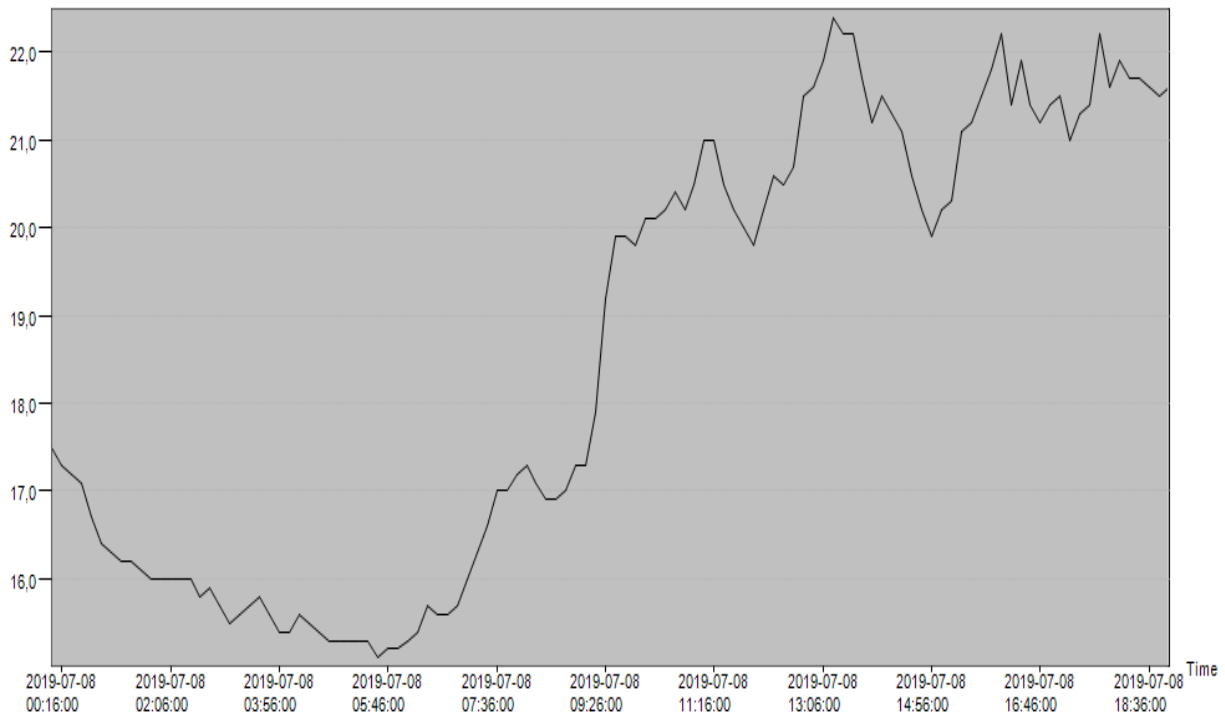

File created on:2019-07-08 19:06:07

Data Report

Device Info

Model: RC-5	Log Interval:0:10:0	Timing Start at: 2019-07-08 00:06:00
to: 32000	Press Button : Disable	Temperature Unit:°C
Storage Mode: --	Alarm Tone: --	
Tone settings: --	Interval Shortened: --	

Trip Description

S/N: EFE187106054
Trip Description: Station météorologique deThiéfosse
Département 88 Vosges
Altitude 433 mètres

Alarm Settings

H1: 60,0°C
Ideal Zone:
L1: -30,0°C

Alarm Status

Normal
Normal

Summary

Data Points: 114	Start Time: 2019-07-08 00:06:00	Stop Time: 2019-07-08 18:56:00
Max(Temperature): 22,4°C	Min(Temperature): 15,1°C	Avg(Temperature): 18,6°C
Initial Alarm(Temperature): N/A	Mean Kinetic Temperature (MKT): 19,0°C	Elapsed Time: 0D 19H 0M 0S
Max(Humidity): --	Min(Humidity): --	Avg(Humidity): --
Initial Alarm(Humidity): --		

Temperature°C ■ High Limit ■ Low Limit ■ Fault ■■