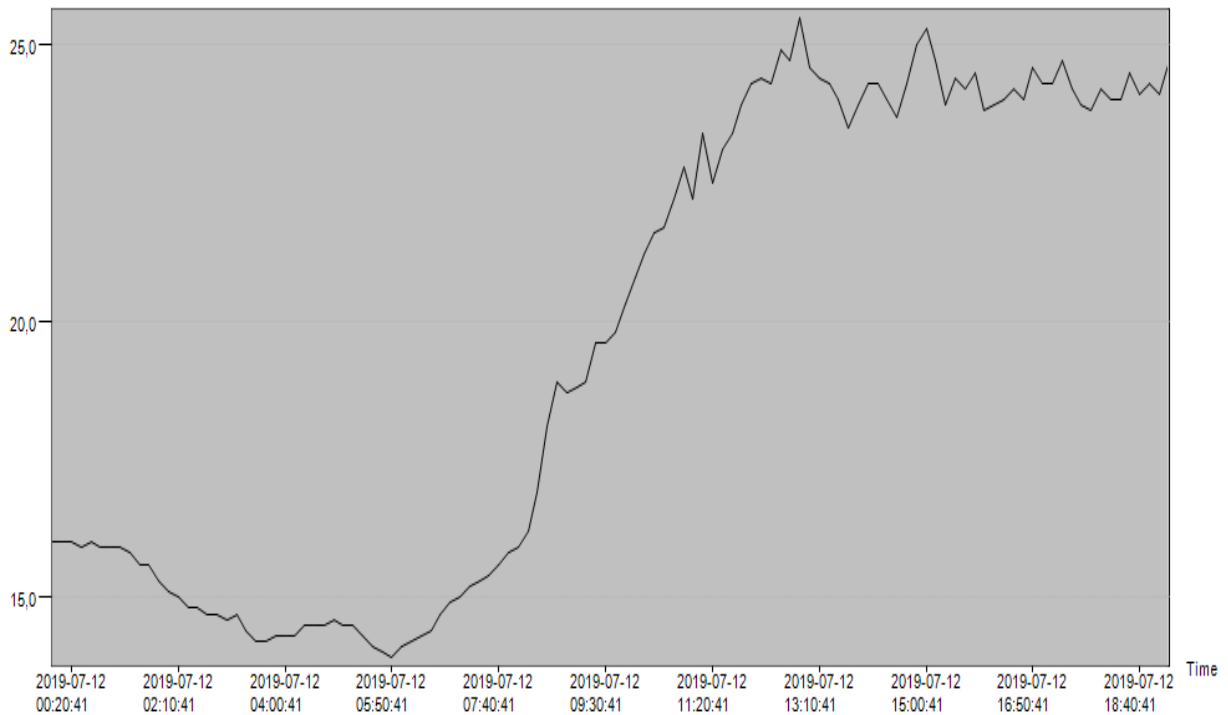

File created on:2019-07-12 19:19:35

Data Report

Device Info

Model: RC-5	Log Interval:0:10:0	Timing Start at: 2019-07-12 00:00:41
to: 32000	Press Button : Disable	Temperature Unit:°C
Storage Mode: --	Alarm Tone: --	
Tone settings: --	Interval Shortened: --	

Trip Description

S/N: EFE187106054
Trip Description: Station météorologique deThiéfosse
Département 88 Vosges
Altitude 433 mètres

Alarm Settings

H1: 60,0°C
Ideal Zone:
L1: -30,0°C

Alarm Status

Normal
Normal

Summary

Data Points: 116	Start Time: 2019-07-12 00:00:41	Stop Time: 2019-07-12 19:10:41
Max(Temperature): 25,5°C	Min(Temperature): 13,9°C	Avg(Temperature): 19,6°C
Initial Alarm(Temperature): N/A	Mean Kinetic Temperature (MKT): 20,6°C	Elapsed Time: 0D 19H 20M 0S
Max(Humidity): --	Min(Humidity): --	Avg(Humidity): --
Initial Alarm(Humidity): --		

Temperature°C ■ High Limit ■ Low Limit ■ Fault ■■