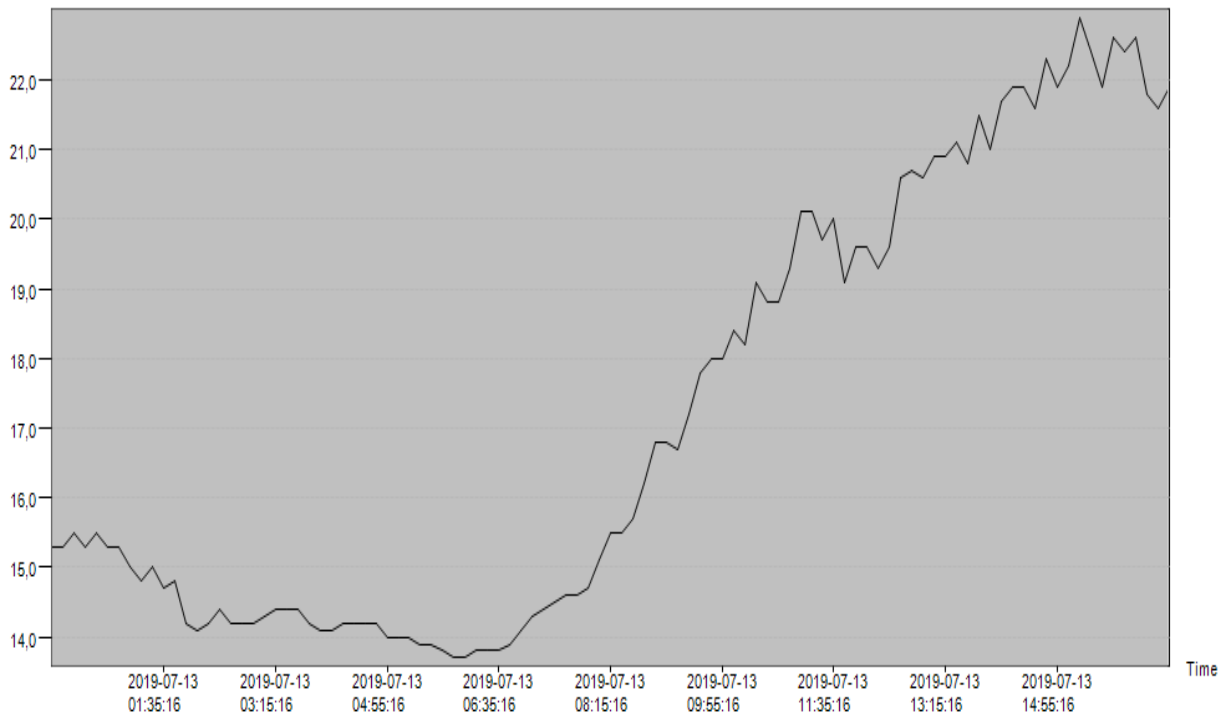

File created on:2019-07-13 16:45:22

Data Report

Device Info

Model: RC-5	Log Interval:0:10:0	Timing Start at: 2019-07-12 23:55:16
to: 32000	Press Button : Disable	Temperature Unit:°C
Storage Mode: --	Alarm Tone: --	
Tone settings: --	Interval Shortened: --	

Trip Description

S/N: EFE187106054
Trip Description: Station météorologique deThiéfosse
Département 88 Vosges
Altitude 433 mètres

Alarm Settings

H1: 60,0°C
Ideal Zone:
L1: -30,0°C

Alarm Status

Normal
Normal

Summary

Data Points: 101	Start Time: 2019-07-12 23:55:16	Stop Time: 2019-07-13 16:35:16
Max(Temperature): 22,9°C	Min(Temperature): 13,7°C	Avg(Temperature): 17,2°C
Initial Alarm(Temperature): N/A	Mean Kinetic Temperature (MKT): 17,8°C	Elapsed Time: 0D 16H 50M 0S
Max(Humidity): --	Min(Humidity): --	Avg(Humidity): --
Initial Alarm(Humidity): --		

Temperature°C ■ High Limit ■ Low Limit ■ Fault ■■