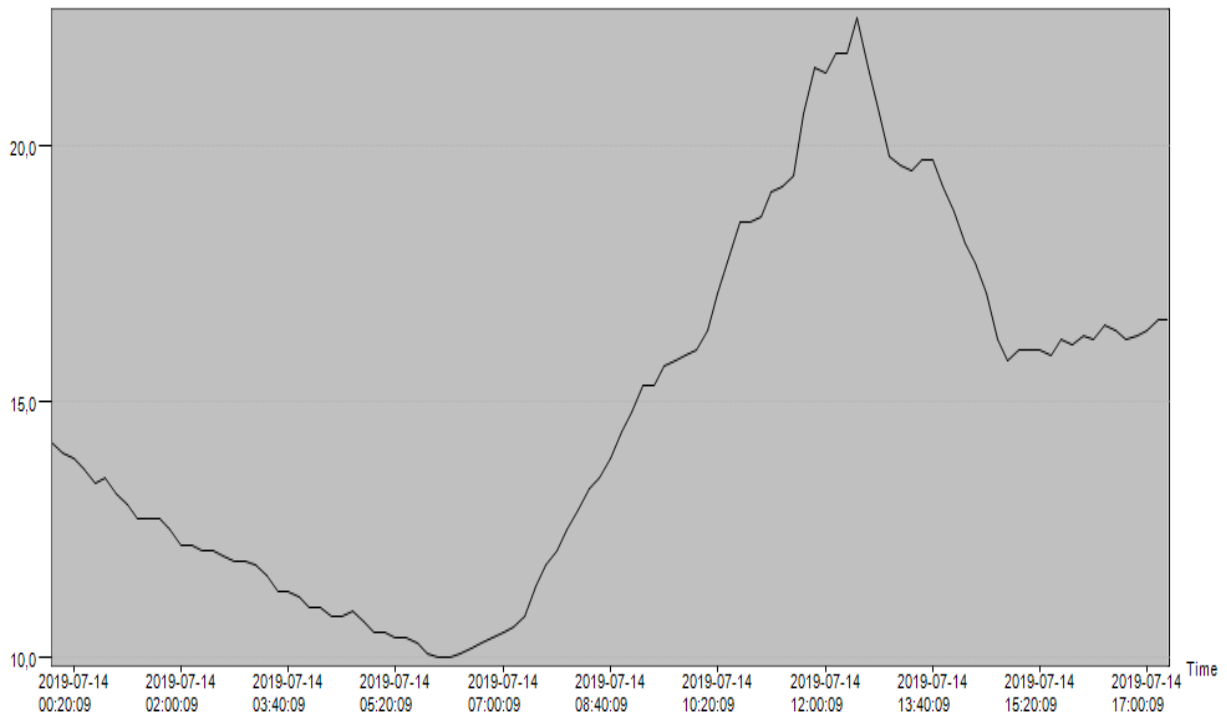

File created on:2019-07-14 17:26:32

Data Report

Device Info

Model: RC-5	Log Interval:0:10:0	Timing Start at: 2019-07-14 00:00:09
to: 32000	Press Button : Disable	Temperature Unit:°C
Storage Mode: --	Alarm Tone: --	
Tone settings: --	Interval Shortened: --	

Trip Description

S/N: EFE187106054
Trip Description: Station météorologique deThiéfosse
Département 88 Vosges
Altitude 433 mètres

Alarm Settings

H1: 60,0°C
Ideal Zone:
L1: -30,0°C

Alarm Status

Normal
Normal

Summary

Data Points: 105	Start Time: 2019-07-14 00:00:09	Stop Time: 2019-07-14 17:20:09
Max(Temperature): 22,5°C	Min(Temperature): 10,0°C	Avg(Temperature): 14,7°C
Initial Alarm(Temperature): N/A	Mean Kinetic Temperature (MKT): 15,4°C	Elapsed Time: 0D 17H 30M 0S
Max(Humidity): --	Min(Humidity): --	Avg(Humidity): --
Initial Alarm(Humidity): --		

Temperature°C ■ High Limit ■ Low Limit ■ Fault ■■