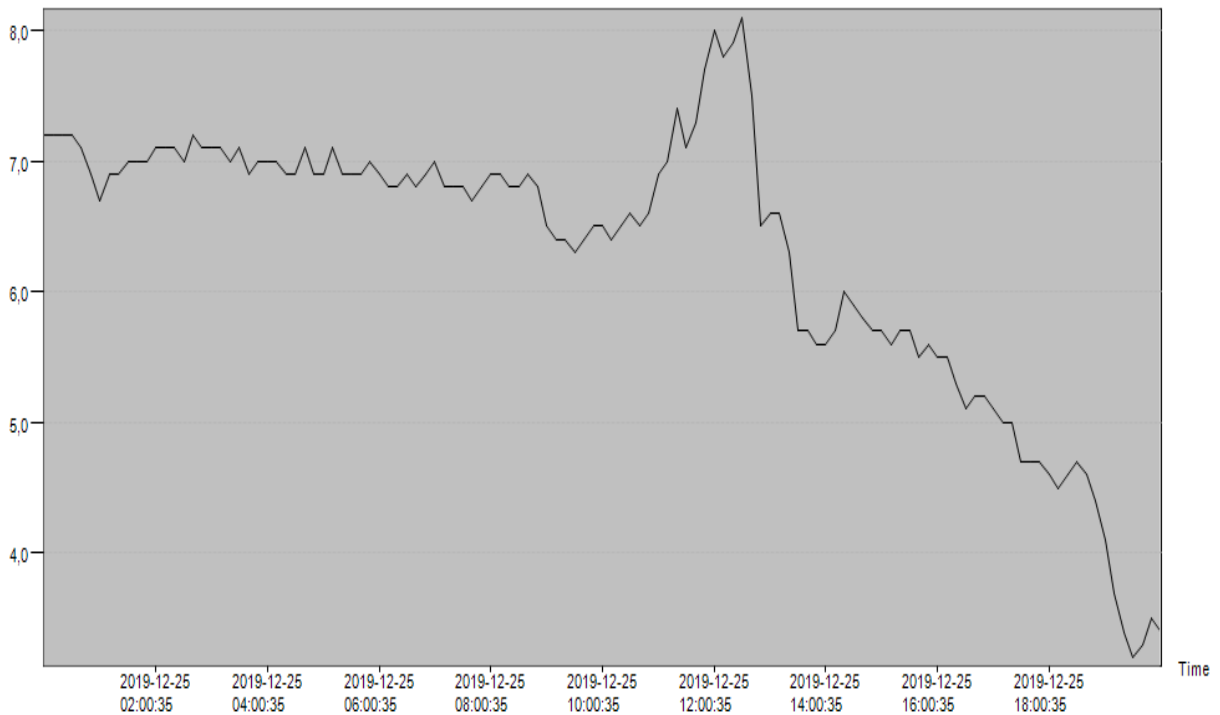

File created on:2019-12-25 20:07:34

Data Report

Device Info

Model: RC-5	Log Interval:0:10:0	Timing Start at: 2019-12-25 00:00:35
to: 32000	Press Button : Disable	Temperature Unit:°C
Storage Mode: --	Alarm Tone: --	
Tone settings: --	Interval Shortened: --	

Trip Description

S/N: EFE187106054
Trip Description: Station météorologique de Thiéfosse
Département 88 Vosges
Altitude 433 mètres

Alarm Settings

H1: 60,0°C
Ideal Zone:
L1: -30,0°C

Alarm Status

Normal
Normal

Summary

Data Points: 121	Start Time: 2019-12-25 00:00:35	Stop Time: 2019-12-25 20:00:35
Max(Temperature): 8,1°C	Min(Temperature): 3,2°C	Avg(Temperature): 6,3°C
Initial Alarm(Temperature): N/A	Mean Kinetic Temperature (MKT): 6,4°C	Elapsed Time: 0D 20H 10M 0S
Max(Humidity): --	Min(Humidity): --	Avg(Humidity): --
Initial Alarm(Humidity): --		

Temperature°C ■ High Limit ■ Low Limit ■ Fault ■■