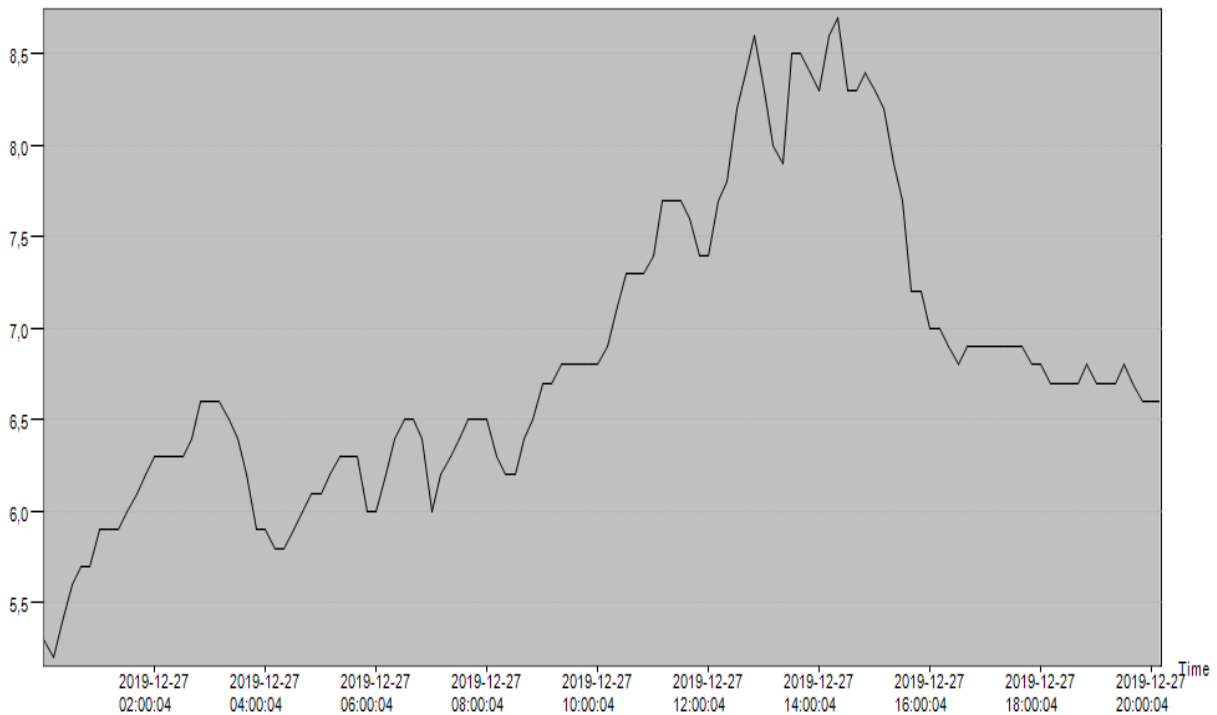

File created on:2019-12-27 20:13:48

Data Report

Device Info

Model: RC-5	Log Interval:0:10:0	Timing Start at: 2019-12-27 00:00:04
to: 32000	Press Button : Disable	Temperature Unit:°C
Storage Mode: --	Alarm Tone: --	
Tone settings: --	Interval Shortened: --	

Trip Description

S/N: EFE187106054
Trip Description: Station météorologique de Thiéfosse
Département 88 Vosges
Altitude 433 mètres

Alarm Settings

H1: 60,0°C
Ideal Zone:
L1: -30,0°C

Alarm Status

Normal
Normal

Summary

Data Points: 122	Start Time: 2019-12-27 00:00:04	Stop Time: 2019-12-27 20:10:04
Max(Temperature): 8,7°C	Min(Temperature): 5,2°C	Avg(Temperature): 6,8°C
Initial Alarm(Temperature): N/A	Mean Kinetic Temperature (MKT): 6,9°C	Elapsed Time: 0D 20H 20M 0S
Max(Humidity): --	Min(Humidity): --	Avg(Humidity): --
Initial Alarm(Humidity): --		

Temperature°C ■ High Limit ■ Low Limit ■ Fault ■■