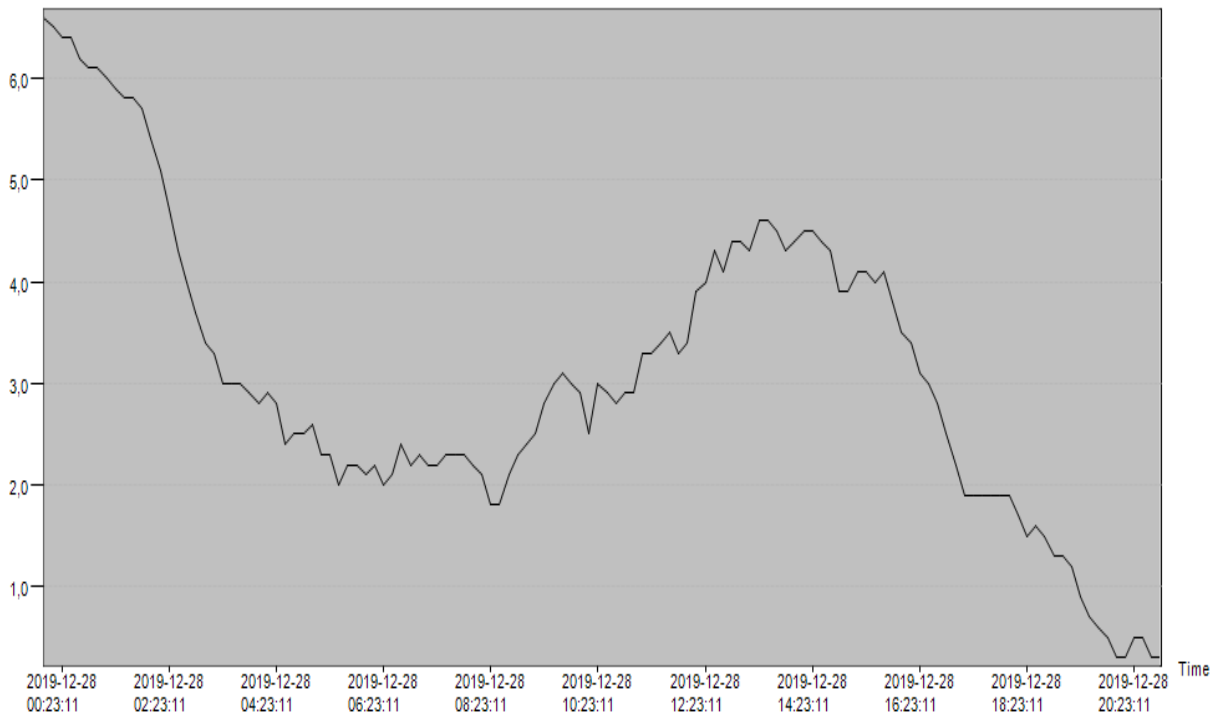

File created on:2019-12-28 21:00:19

Data Report

Device Info

Model: RC-5	Log Interval:0:10:0	Timing Start at: 2019-12-28 00:03:11
to: 32000	Press Button : Disable	Temperature Unit:°C
Storage Mode: --	Alarm Tone: --	
Tone settings: --	Interval Shortened: --	

Trip Description

S/N: EFE187106054
Trip Description: Station météorologique de Thiéfosse
Département 88 Vosges
Altitude 433 mètres

Alarm Settings

H1: 60,0°C
Ideal Zone:
L1: -30,0°C

Alarm Status

Normal
Normal

Summary

Data Points: 126	Start Time: 2019-12-28 00:03:11	Stop Time: 2019-12-28 20:53:11
Max(Temperature): 6,6°C	Min(Temperature): 0,3°C	Avg(Temperature): 3,1°C
Initial Alarm(Temperature): N/A	Mean Kinetic Temperature (MKT): 3,2°C	Elapsed Time: 0D 21H 0M 0S
Max(Humidity): --	Min(Humidity): --	Avg(Humidity): --
Initial Alarm(Humidity): --		

Temperature°C ■ High Limit ■ Low Limit ■ Fault ■■■