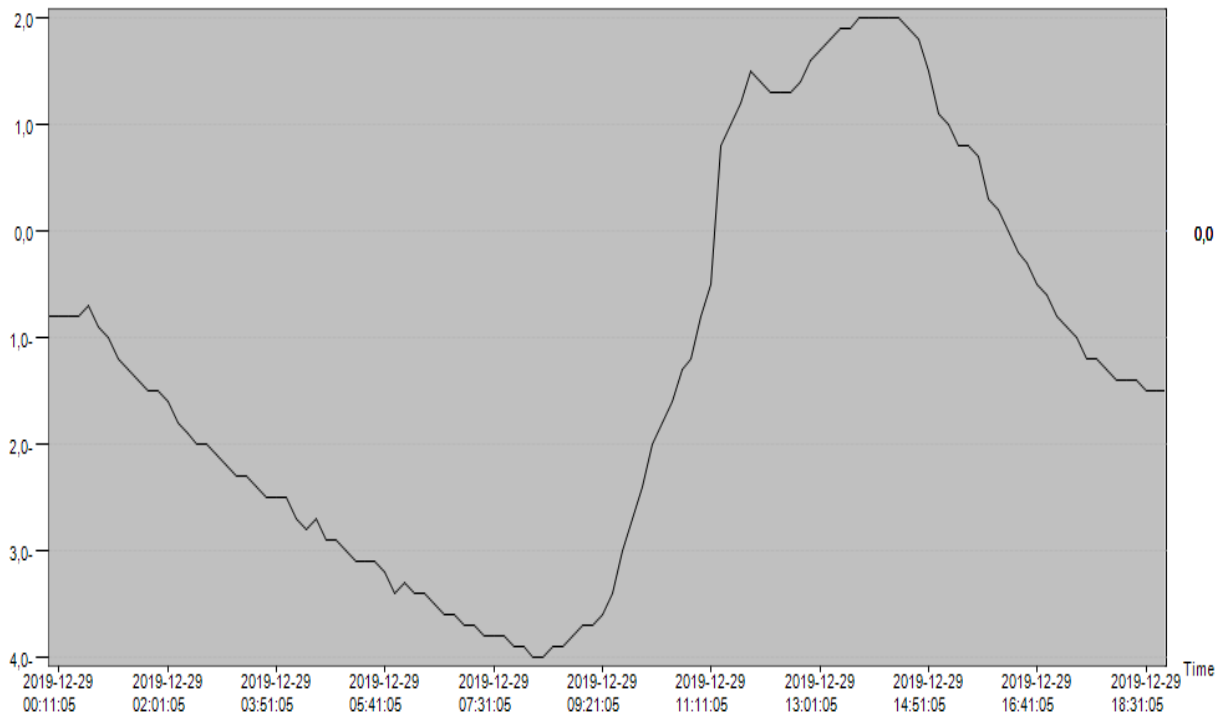

File created on:2019-12-29 18:53:21

Data Report

Device Info

Model: RC-5	Log Interval:0:10:0	Timing Start at: 2019-12-29 00:01:05
to: 32000	Press Button : Disable	Temperature Unit:°C
Storage Mode: --	Alarm Tone: --	
Tone settings: --	Interval Shortened: --	

Trip Description

S/N: EFE187106054
Trip Description: Station météorologique de Thiéfosse
Département 88 Vosges
Altitude 433 mètres

Alarm Settings

H1: 60,0°C
Ideal Zone:
L1: -30,0°C

Alarm Status

Normal
Normal

Summary

Data Points: 114	Start Time: 2019-12-29 00:01:05	Stop Time: 2019-12-29 18:51:05
Max(Temperature): 2,0°C	Min(Temperature): -4,0°C	Avg(Temperature): -1,3°C
Initial Alarm(Temperature): N/A	Mean Kinetic Temperature (MKT): -1,1°C	Elapsed Time: 0D 19H 0M 0S
Max(Humidity): --	Min(Humidity): --	Avg(Humidity): --
Initial Alarm(Humidity): --		

Temperature°C ■ High Limit ■ Low Limit ■ Fault ■■