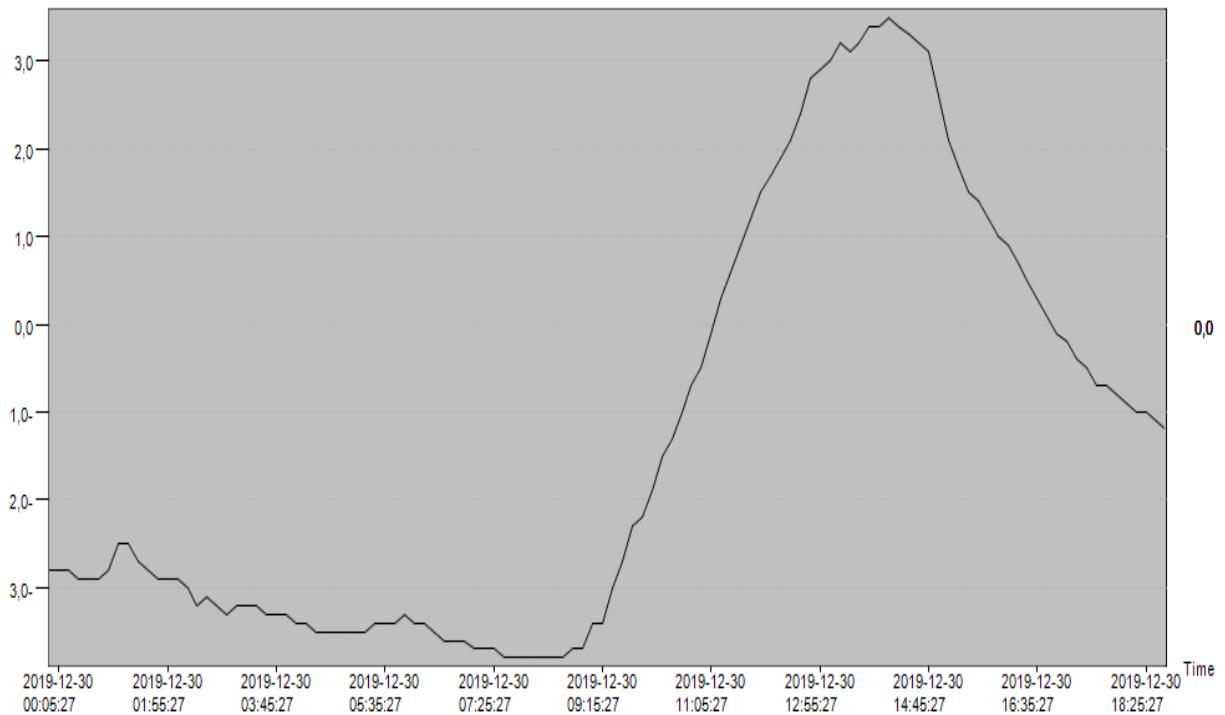

File created on:2019-12-30 18:50:00

Data Report

Device Info

Model: RC-5	Log Interval:0:10:0	Timing Start at: 2019-12-29 23:55:27
to: 32000	Press Button : Disable	Temperature Unit:°C
Storage Mode: --	Alarm Tone: --	
Tone settings: --	Interval Shortened: --	

Trip Description

S/N: EFE187106054
Trip Description: Station météorologique de Thiéfosse
Département 88 Vosges
Altitude 433 mètres

Alarm Settings

H1: 60,0°C
Ideal Zone:
L1: -30,0°C

Alarm Status

Normal
Normal

Summary

Data Points: 114	Start Time: 2019-12-29 23:55:27	Stop Time: 2019-12-30 18:45:27
Max(Temperature): 3,5°C	Min(Temperature): -3,8°C	Avg(Temperature): -1,3°C
Initial Alarm(Temperature): N/A	Mean Kinetic Temperature (MKT): -0,9°C	Elapsed Time: 0D 19H 0M 0S
Max(Humidity): --	Min(Humidity): --	Avg(Humidity): --
Initial Alarm(Humidity): --		

Temperature°C ■ High Limit ■ Low Limit ■ Fault ■■