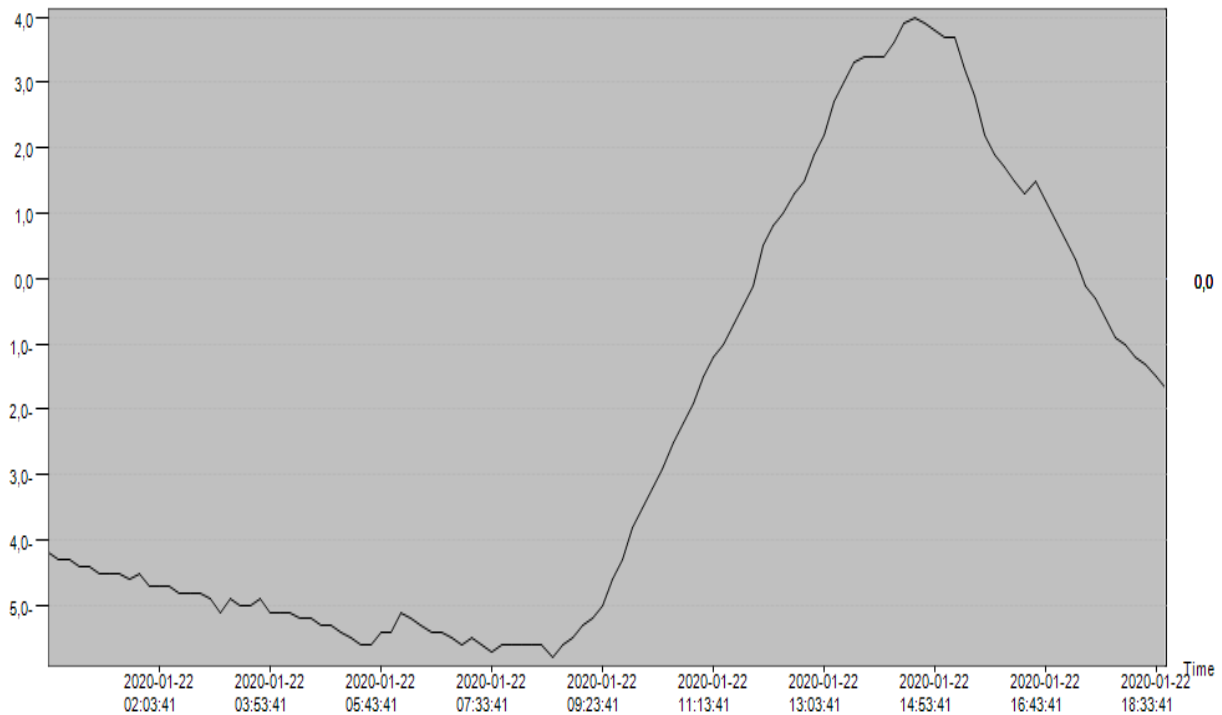

File created on:2020-01-22 18:47:27

Data Report

Device Info

Model: RC-5	Log Interval:0:10:0	Timing Start at: 2020-01-22 00:13:41
to: 32000	Press Button : Disable	Temperature Unit:°C
Storage Mode: --	Alarm Tone: --	
Tone settings: --	Interval Shortened: --	

Trip Description

S/N: EFE187106054
Trip Description: Station météorologique de Thiéfosse
Département 88 Vosges
Altitude 433 mètres

Alarm Settings

H1: 60,0°C
Ideal Zone:
L1: -30,0°C

Alarm Status

Normal
Normal

Summary

Data Points: 112	Start Time: 2020-01-22 00:13:41	Stop Time: 2020-01-22 18:43:41
Max(Temperature): 4,0°C	Min(Temperature): -5,8°C	Avg(Temperature): -2,3°C
Initial Alarm(Temperature): N/A	Mean Kinetic Temperature (MKT): -1,5°C	Elapsed Time: 0D 18H 40M 0S
Max(Humidity): --	Min(Humidity): --	Avg(Humidity): --
Initial Alarm(Humidity): --		

Temperature°C ■ High Limit ■ Low Limit ■ Fault ■