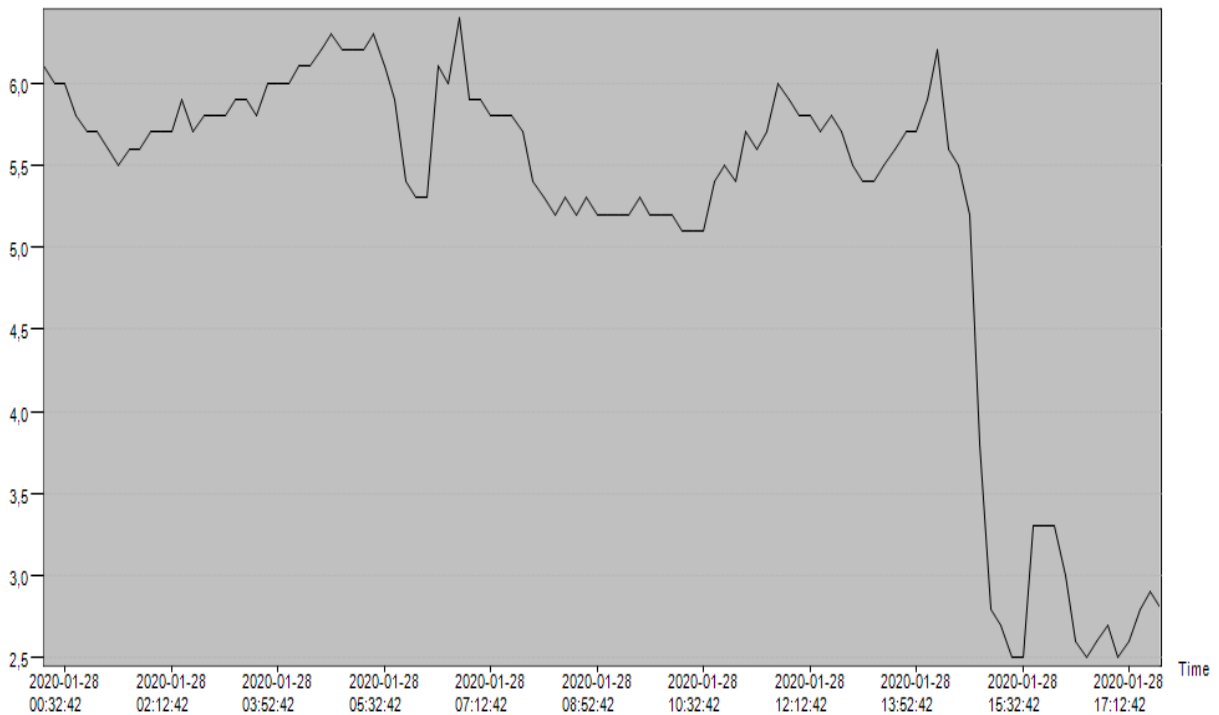

File created on:2020-01-28 17:51:20

Data Report

Device Info

Model: RC-5	Log Interval:0:10:0	Timing Start at: 2020-01-28 00:12:42
to: 32000	Press Button : Disable	Temperature Unit:°C
Storage Mode: --	Alarm Tone: --	
Tone settings: --	Interval Shortened: --	

Trip Description

S/N: EFE187106054
Trip Description: Station météorologique de Thiéfosse
Département 88 Vosges
Altitude 433 mètres

Alarm Settings

H1: 60,0°C
Ideal Zone:
L1: -30,0°C

Alarm Status

Normal
Normal

Summary

Data Points: 106	Start Time: 2020-01-28 00:12:42	Stop Time: 2020-01-28 17:42:42
Max(Temperature): 6,4°C	Min(Temperature): 2,5°C	Avg(Temperature): 5,2°C
Initial Alarm(Temperature): N/A	Mean Kinetic Temperature (MKT): 5,3°C	Elapsed Time: 0D 17H 40M 0S
Max(Humidity): --	Min(Humidity): --	Avg(Humidity): --
Initial Alarm(Humidity): --		

Temperature°C ■ High Limit ■ Low Limit ■ Fault ■■