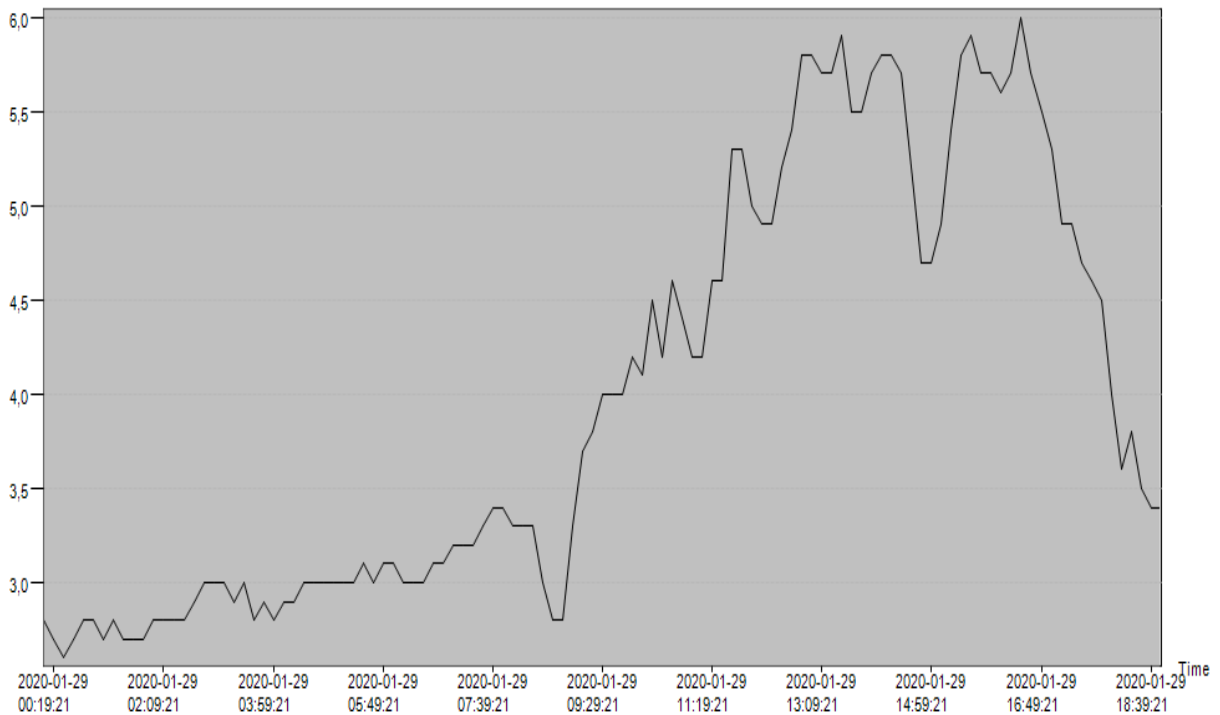

File created on:2020-01-29 18:55:13

Data Report

Device Info

Model: RC-5	Log Interval:0:10:0	Timing Start at: 2020-01-29 00:09:21
to: 32000	Press Button : Disable	Temperature Unit:°C
Storage Mode: --	Alarm Tone: --	
Tone settings: --	Interval Shortened: --	

Trip Description

S/N: EFE187106054
Trip Description: Station météorologique de Thiéfosse
Département 88 Vosges
Altitude 433 mètres

Alarm Settings

H1: 60,0°C
Ideal Zone:
L1: -30,0°C

Alarm Status

Normal
Normal

Summary

Data Points: 113	Start Time: 2020-01-29 00:09:21	Stop Time: 2020-01-29 18:49:21
Max(Temperature): 6,0°C	Min(Temperature): 2,6°C	Avg(Temperature): 4,0°C
Initial Alarm(Temperature): N/A	Mean Kinetic Temperature (MKT): 4,1°C	Elapsed Time: 0D 18H 50M 0S
Max(Humidity): --	Min(Humidity): --	Avg(Humidity): --
Initial Alarm(Humidity): --		

Temperature°C ■ High Limit ■ Low Limit ■ Fault ■■