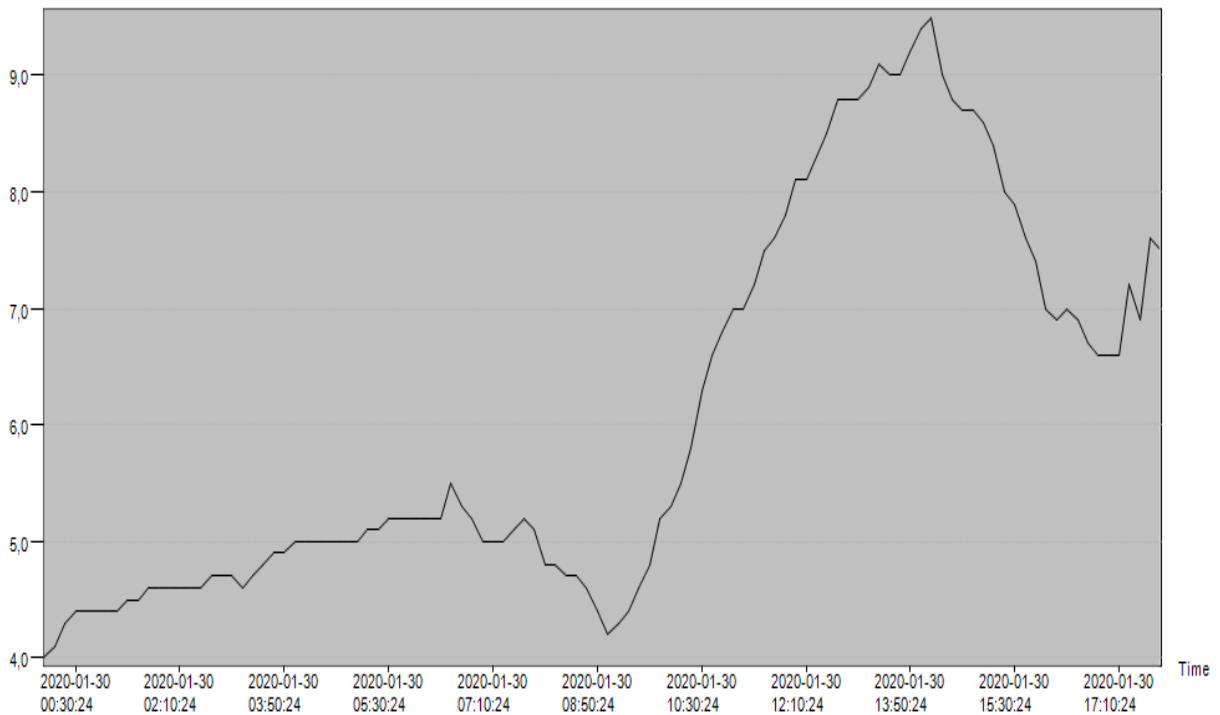

File created on:2020-01-30 17:58:11

Data Report

Device Info

Model: RC-5	Log Interval:0:10:0	Timing Start at: 2020-01-30 00:00:24
to: 32000	Press Button : Disable	Temperature Unit:°C
Storage Mode: --	Alarm Tone: --	
Tone settings: --	Interval Shortened: --	

Trip Description

S/N: EFE187106054
Trip Description: Station météorologique de Thiéfosse
Département 88 Vosges
Altitude 433 mètres

Alarm Settings

H1: 60,0°C
Ideal Zone:
L1: -30,0°C

Alarm Status

Normal
Normal

Summary

Data Points: 108	Start Time: 2020-01-30 00:00:24	Stop Time: 2020-01-30 17:50:24
Max(Temperature): 9,5°C	Min(Temperature): 4,0°C	Avg(Temperature): 6,1°C
Initial Alarm(Temperature): N/A	Mean Kinetic Temperature (MKT): 6,3°C	Elapsed Time: 0D 18H 0M 0S
Max(Humidity): --	Min(Humidity): --	Avg(Humidity): --
Initial Alarm(Humidity): --		

Temperature°C ■ High Limit ■ Low Limit ■ Fault ■■