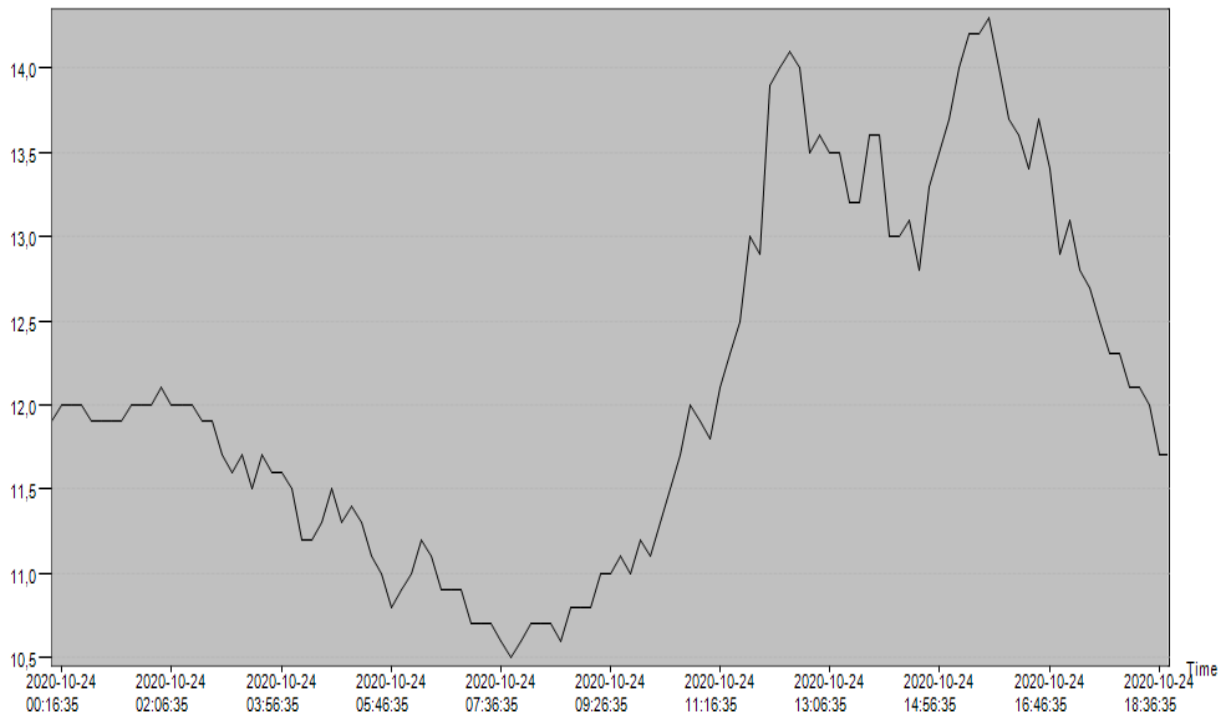

File created on:2020-10-24 18:56:04

Data Report

Device Info

Model: RC-5	Log Interval:0:10:0	Timing Start at: 2020-10-24 00:06:35
to: 32000	Press Button : Disable	Temperature Unit:°C
Storage Mode: --	Alarm Tone: --	
Tone settings: --	Interval Shortened: --	

Trip Description

S/N: EFE187106054
Trip Description: Station météorologique de Thiéfosse
47.97°N 6.73°E,s.n.
Département 88 Vosges
Altitude 433 mètres

Alarm Settings

H1: 60,0°C
Ideal Zone:
L1: -30,0°C

Alarm Status

Normal
Normal

Summary

Data Points: 113	Start Time: 2020-10-24 00:06:35	Stop Time: 2020-10-24 18:46:35
Max(Temperature): 14,3°C	Min(Temperature): 10,5°C	Avg(Temperature): 12,1°C
Initial Alarm(Temperature): N/A	Mean Kinetic Temperature (MKT): 12,2°C	Elapsed Time: 0D 18H 50M 0S
Max(Humidity): --	Min(Humidity): --	Avg(Humidity): --
Initial Alarm(Humidity): --		

Temperature°C ■ High Limit ■ Low Limit ■ Fault ■■