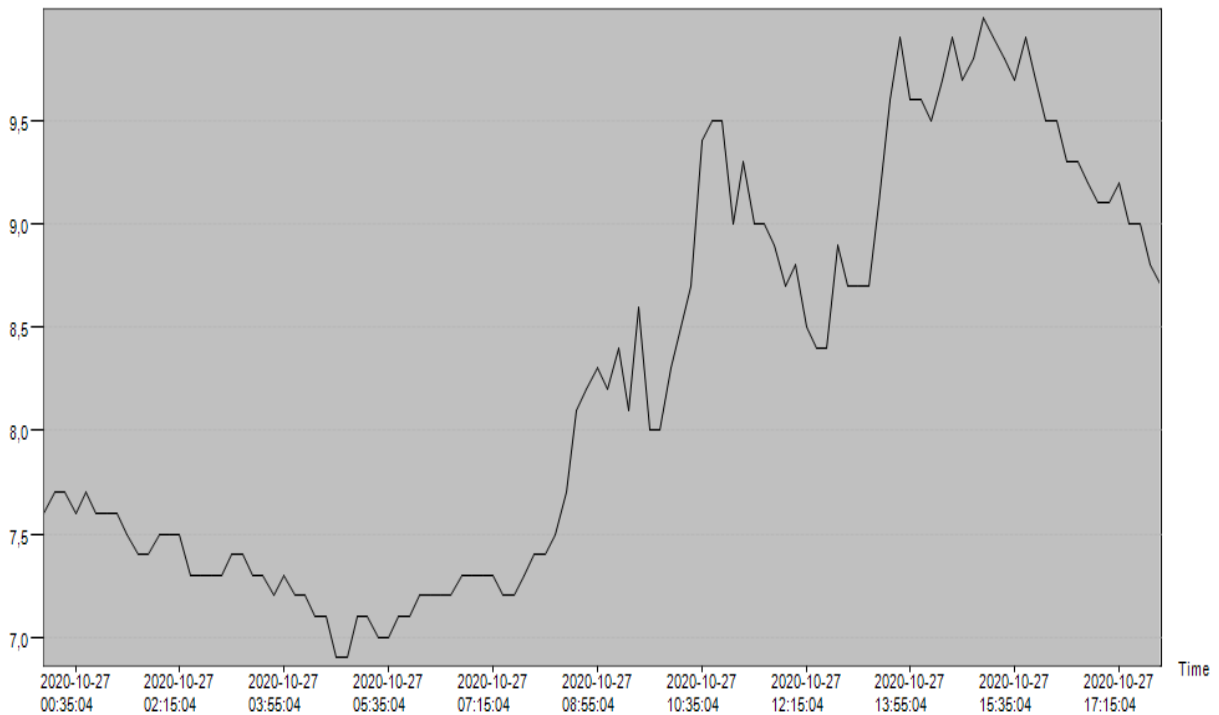

File created on:2020-10-27 17:57:56

Data Report

Device Info

Model: RC-5	Log Interval:0:10:0	Timing Start at: 2020-10-27 00:05:04
to: 32000	Press Button : Disable	Temperature Unit:°C
Storage Mode: --	Alarm Tone: --	
Tone settings: --	Interval Shortened: --	

Trip Description

S/N: EFE187106054
Trip Description: Station météorologique de Thiéfosse
47,97°N 6.73°E,s.n.
Département 88 Vosges
Altitude 433 mètres

Alarm Settings

H1: 60,0°C
Ideal Zone:
L1: -30,0°C

Alarm Status

Normal
Normal

Summary

Data Points: 108	Start Time: 2020-10-27 00:05:04	Stop Time: 2020-10-27 17:55:04
Max(Temperature): 10,0°C	Min(Temperature): 6,9°C	Avg(Temperature): 8,2°C
Initial Alarm(Temperature): N/A	Mean Kinetic Temperature (MKT): 8,3°C	Elapsed Time: 0D 18H 0M 0S
Max(Humidity): --	Min(Humidity): --	Avg(Humidity): --
Initial Alarm(Humidity): --		

Temperature°C ■ High Limit ■ Low Limit ■ Fault ■