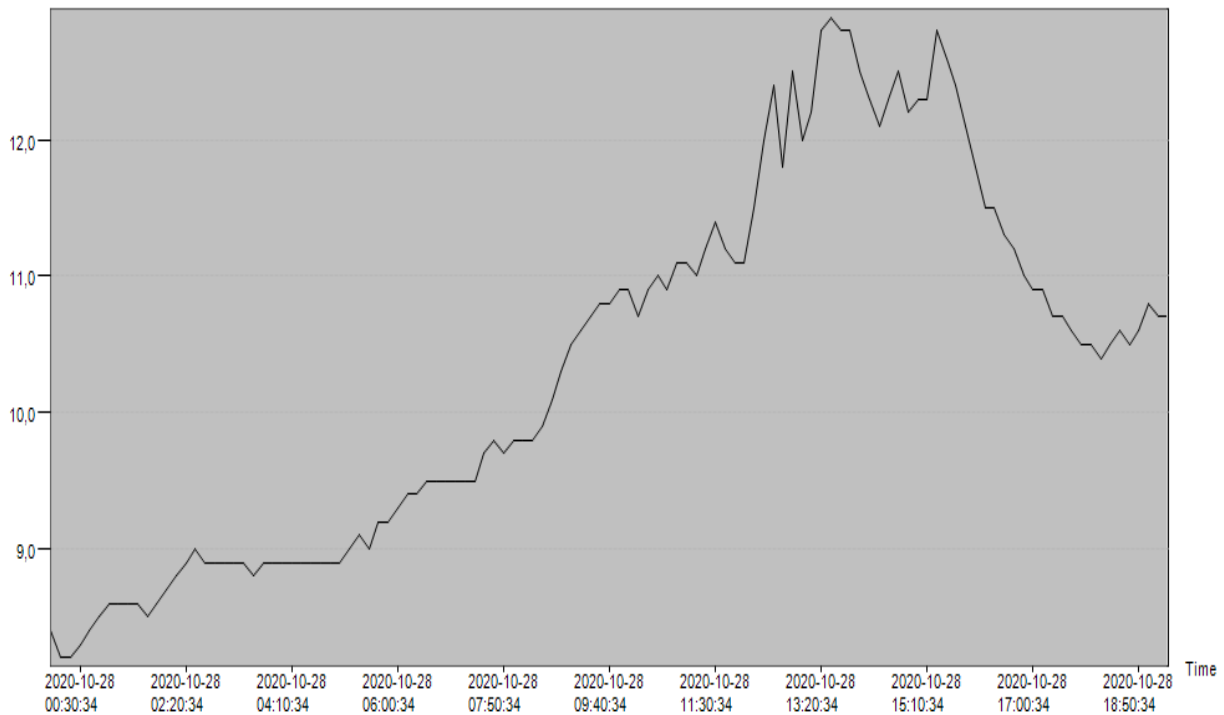

File created on:2020-10-28 19:26:44

Data Report

Device Info

Model: RC-5	Log Interval:0:10:0	Timing Start at: 2020-10-28 00:00:34
to: 32000	Press Button : Disable	Temperature Unit:°C
Storage Mode: --	Alarm Tone: --	
Tone settings: --	Interval Shortened: --	

Trip Description

S/N: EFE187106054
Trip Description: Station météorologique de Thiéfosse
47.97°N 6.73°E,s.n.
Département 88 Vosges
Altitude 433 mètres

Alarm Settings

H1: 60,0°C
Ideal Zone:
L1: -30,0°C

Alarm Status

Normal
Normal

Summary

Data Points: 117	Start Time: 2020-10-28 00:00:34	Stop Time: 2020-10-28 19:20:34
Max(Temperature): 12,9°C	Min(Temperature): 8,2°C	Avg(Temperature): 10,3°C
Initial Alarm(Temperature): N/A	Mean Kinetic Temperature (MKT): 10,4°C	Elapsed Time: 0D 19H 30M 0S
Max(Humidity): --	Min(Humidity): --	Avg(Humidity): --
Initial Alarm(Humidity): --		

Temperature°C ■ High Limit ■ Low Limit ■ Fault ■