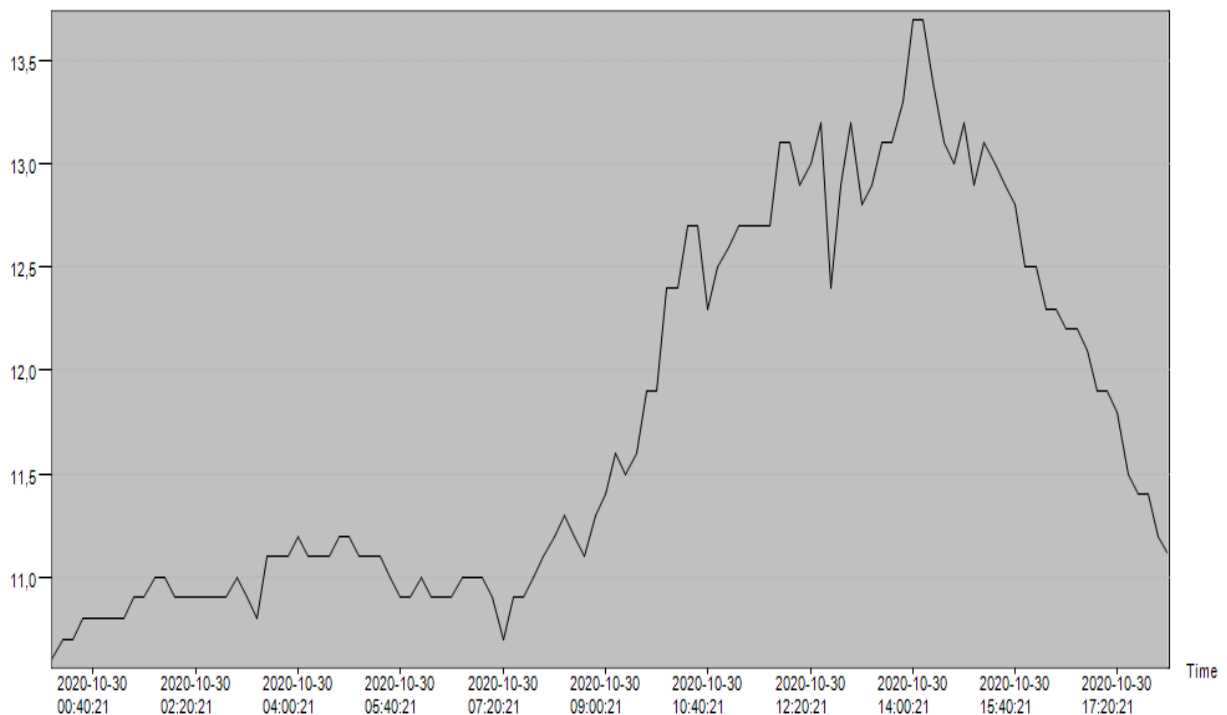

File created on:2020-10-30 18:13:30

Data Report

Device Info

Model: RC-5	Log Interval:0:10:0	Timing Start at: 2020-10-30 00:00:21
to: 32000	Press Button : Disable	Temperature Unit:°C
Storage Mode: --	Alarm Tone: --	
Tone settings: --	Interval Shortened: --	

Trip Description

S/N: EFE187106054
Trip Description: Station météorologique de Thiéfosse
47.97°N 6.73°E,s.n.
Département 88 Vosges
Altitude 433 mètres

Alarm Settings

H1: 60,0°C
Ideal Zone:
L1: -30,0°C

Alarm Status

Normal
Normal

Summary

Data Points: 110	Start Time: 2020-10-30 00:00:21	Stop Time: 2020-10-30 18:10:21
Max(Temperature): 13,7°C	Min(Temperature): 10,6°C	Avg(Temperature): 11,8°C
Initial Alarm(Temperature): N/A	Mean Kinetic Temperature (MKT): 11,8°C	Elapsed Time: 0D 18H 20M 0S
Max(Humidity): --	Min(Humidity): --	Avg(Humidity): --
Initial Alarm(Humidity): --		

Temperature°C ■ High Limit ■ Low Limit ■ Fault ■■